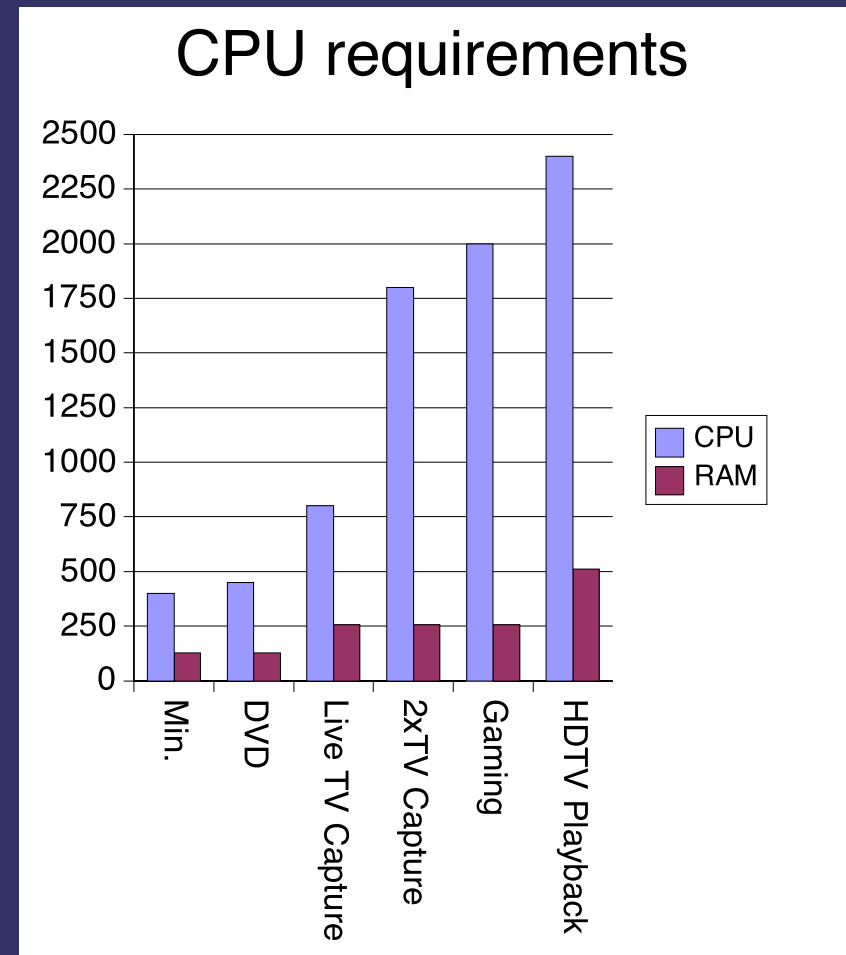

Goals and Tradeoffs

- Speed and Features
  - Power, Cooling, Background Noise
- Budget
  - Quality, Features
- Support
  - Customization, ease of maintenance