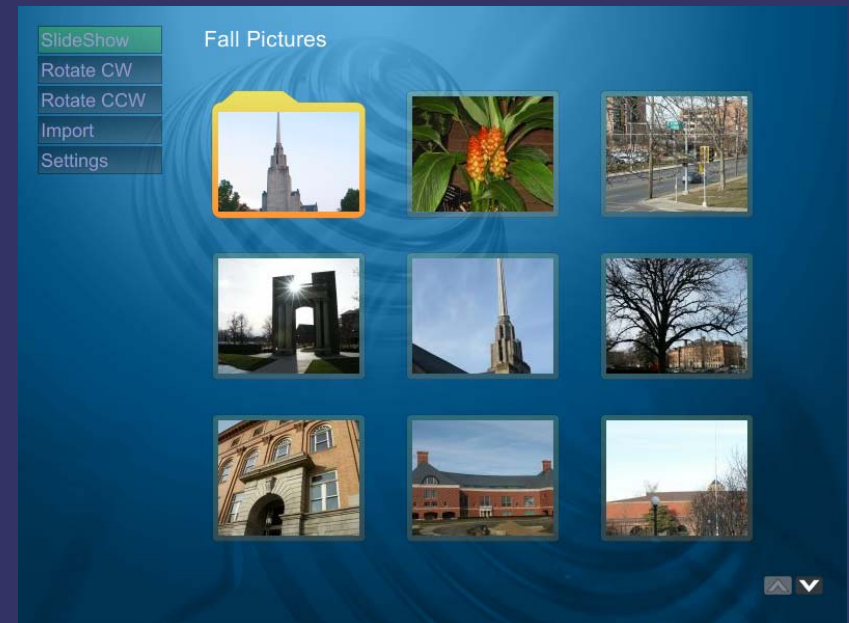

MythGallery

- Image viewer
- Slideshow application
- OpenGL transitions